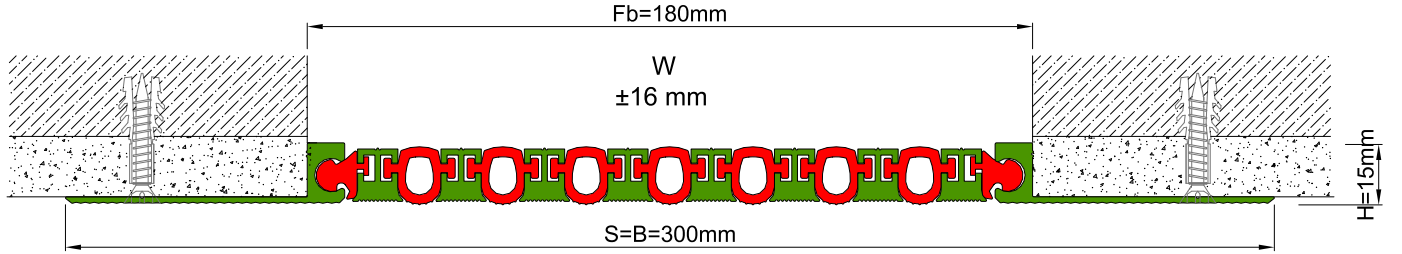

AS U136 can be considered as surface mounted type of AS A126 and can easily be installed by means of screws to all types of wall & ceiling. Adjustable interlocking profile and gasket configuration makes it available for gaps up to 200 mm. Multipartite design ensures the profile to meet displacements in 3 directions. If inquired, AS U136 can be applied with floor type AS U236 and this dual application brings in a decorative aspect. Profiles are delivered factory-assembled.

- Application Areas** : Indoor & Outdoor / Wall & Ceiling
- Ideal for** : Shopping Malls, Airports, Residences, Hospitals, Hotels, Commercial & Public Buildings etc.
- Material** : Mill Finish Aluminum (Anodizing optional), TPE Gasket
- Aluminum Alloy** : 6063 AA-USA / EN AW 6063
- Optional Supplies** : Fire Barrier, Waterproof EPDM membrane

* Visuals are representative and the profile configuration may differ depending on the characteristics requested.

GASKET COLORS **BLACK** GREY BEIGE Custom Colors available.

LOCATION	MODEL	GAP (Fb) mm	HEIGHT (H) MM	OVERALL WIDTH (B) mm	VISIBLE WIDTH (S) mm	MOVEMENT (W) mm	LOAD CAPACITY	STANDARD LENGTH (mt)
Wall to Wall	AS U136-035	35	15	155	155	± 2	N/A	3
	AS U136-060	60	15	180	180	± 4	N/A	3
	AS U136-080	80	15	200	200	± 6	N/A	3
	AS U136-100	100	15	220	220	± 8	N/A	3
	AS U136-120	120	15	240	240	± 10	N/A	3
	AS U136-140	140	15	260	260	± 12	N/A	3
	AS U136-160	160	15	280	280	± 14	N/A	3
	AS U136-180	180	15	300	300	± 16	N/A	3
	AS U136-200	200	15	320	320	± 18	N/A	3

Note: Please ask for different sizes

 AS U136 180
 H15V

 AS U136 180
 H15KV

Profil No Profile Number	AS U136 180	AS U136 180 K
Fb (mm)	180	180
H (mm) yaklaşık approx.	15	15
W± (mm) yaklaşık approx.	±16	±16
Renk Color	Alüminyum: Natürel, Fitiller: Siyah, gri, diğer Aluminum: Natural, Inserts: Black, grey, others	
Malzeme Material	Alüminyum, TPE Termoplastik Elastomer Aluminum, TPE Thermoplastic Elastomer	
Standart Uzunluk Standard Length	3	