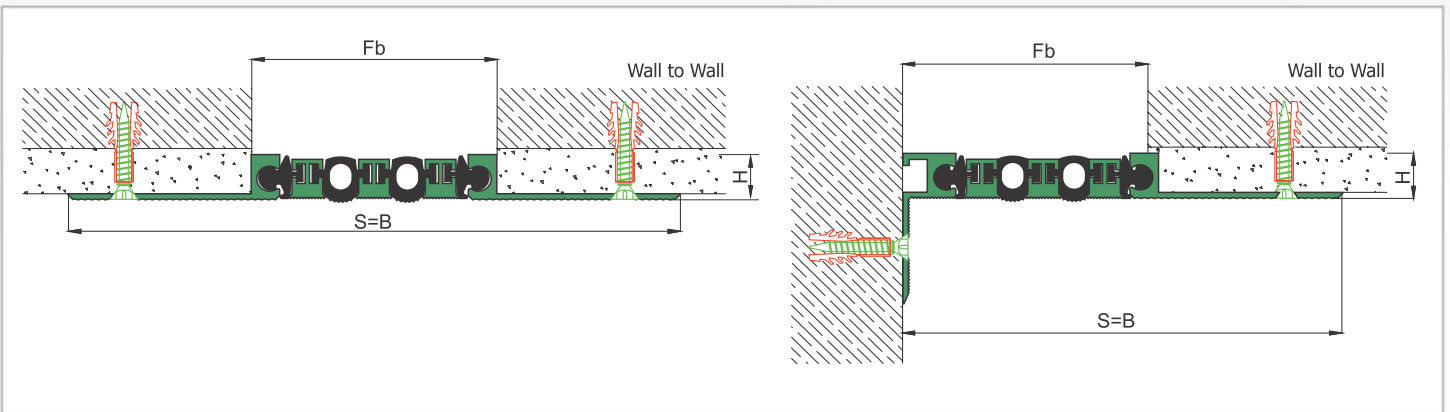

AS U136 can be considered as surface mounted type of AS A126 and can easily be installed by means of screws to all types of wall & ceiling. Adjustable interlocking profile and gasket configuration makes it available for gaps up to 200 mm. Multipartite design ensures the profile to meet displacements in 3 directions. If inquired, AS U136 can be applied with floor type AS U236 and this dual application brings in a decorative aspect. Profiles are delivered factory-assembled.

- Application Areas** : Indoor & Outdoor / Wall & Ceiling
- Ideal for** : Shopping Malls, Airports, Residences, Hospitals, Hotels, Commercial & Public Buildings etc.
- Material** : Mill Finish Aluminum (Anodizing optional), TPE Gasket
- Aluminum Alloy** : 6063 AA-USA / EN AW 6063
- Optional Supplies** : Fire Barrier, Waterproof EPDM membrane

* Visuals are representative and the profile configuration may differ depending on the characteristics requested.

GASKET COLORS **BLACK** GREY BEIGE Custom Colors available.

LOCATION	MODEL	GAP (Fb) mm	HEIGHT (H) MM	OVERALL WIDTH (B) mm	VISIBLE WIDTH (S) mm	MOVEMENT (W) mm	LOAD CAPACITY	STANDARD LENGTH (mt)
Wall to Wall	AS U136-035	35	15	155	155	± 2	N/A	3
	AS U136-060	60	15	180	180	± 4	N/A	3
	AS U136-080	80	15	200	200	± 6	N/A	3
	AS U136-100	100	15	220	220	± 8	N/A	3
	AS U136-120	120	15	240	240	± 10	N/A	3
	AS U136-140	140	15	260	260	± 12	N/A	3
	AS U136-160	160	15	280	280	± 14	N/A	3
	AS U136-180	180	15	300	300	± 16	N/A	3
	AS U136-200	200	15	320	320	± 18	N/A	3

Note: Please ask for different sizes

 AS U136 180
 H15V

 AS U136 180
 H15KV

Profil No Profile Number	AS U136 180	AS U136 180 K
Fb (mm)	180	180
H (mm) yaklaşık approx.	15	15
W± (mm) yaklaşık approx.	±16	±16
Renk Color	Alüminyum: Natürel, Fitiller: Siyah, gri, diğer Aluminum: Natural, Inserts: Black, grey, others	
Malzeme Material	Alüminyum, TPE Termoplastik Elastomer Aluminum, TPE Thermoplastic Elastomer	
Standart Uzunluk Standard Length	3	