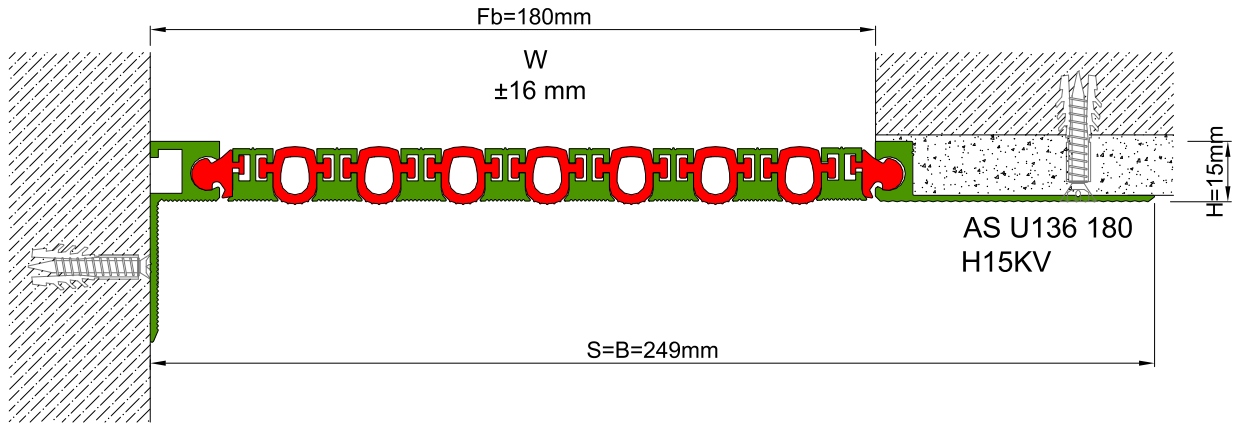

AS U136 can be considered as surface mounted type of AS A126 and can easily be installed by means of screws to all types of wall & ceiling. Adjustable interlocking profile and gasket configuration makes it available for gaps up to 200 mm. Multipartite design ensures the profile to meet displacements in 3 directions. If inquired, AS U136 can be applied with floor type AS U236 and this dual application brings in a decorative aspect. Profiles are delivered factory-assembled.

- Application Areas** : Indoor & Outdoor / Wall & Ceiling
- Ideal for** : Shopping Malls, Airports, Residences, Hospitals, Hotels, Commercial & Public Buildings etc.
- Material** : Mill Finish Aluminum (Anodizing optional), TPE Gasket
- Aluminum Alloy** : 6063 AA-USA / EN AW 6063
- Optional Supplies** : Fire Barrier, Waterproof EPDM membrane

* Visuals are representative and the profile configuration may differ depending on the characteristics requested.

GASKET COLORS **BLACK** GREY BEIGE Custom Colors available.

LOCATION	MODEL	GAP (Fb) mm	HEIGHT (H) MM	OVERALL WIDTH (B) mm	VISIBLE WIDTH (S) mm	MOVEMENT (W) mm	LOAD CAPACITY	STANDARD LENGTH (mt)
Wall to Wall	AS U136-035	35	15	155	155	± 2	N/A	3
	AS U136-060	60	15	180	180	± 4	N/A	3
	AS U136-080	80	15	200	200	± 6	N/A	3
	AS U136-100	100	15	220	220	± 8	N/A	3
	AS U136-120	120	15	240	240	± 10	N/A	3
	AS U136-140	140	15	260	260	± 12	N/A	3
	AS U136-160	160	15	280	280	± 14	N/A	3
	AS U136-180	180	15	300	300	± 16	N/A	3
	AS U136-200	200	15	320	320	± 18	N/A	3

Note: Please ask for different sizes

 AS U136 180
 H15V

 AS U136 180
 H15KV

Profil No Profile Number	AS U136 180	AS U136 180 K
Fb (mm)	180	180
H (mm) yaklaşık approx.	15	15
W± (mm) yaklaşık approx.	±16	±16
Renk Color	Alüminyum: Natürel, Fitiller: Siyah, gri, diğer Aluminum: Natural, Inserts: Black, grey, others	
Malzeme Material	Alüminyum, TPE Termoplastik Elastomer Aluminum, TPE Thermoplastic Elastomer	
Standart Uzunluk Standard Length	3	