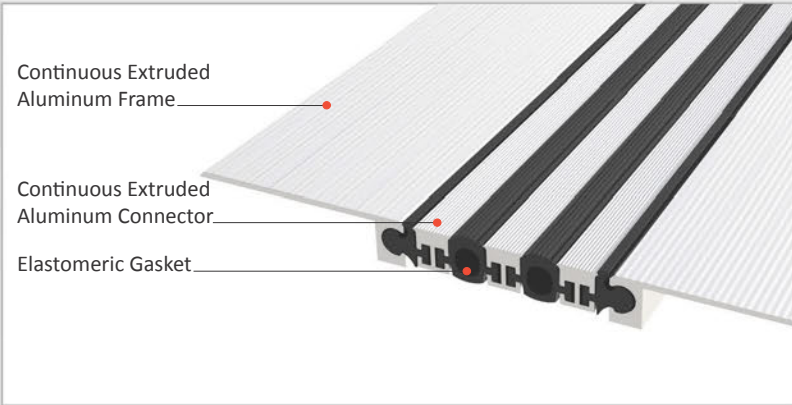

AS U136 can be considered as surface mounted type of AS A126 and can easily be installed by means of screws to all types of wall & ceiling. Adjustable interlocking profile and gasket configuration makes it available for gaps up to 200 mm. Multipartite design ensures the profile to meet displacements in 3 directions. If inquired, AS U136 can be applied with floor type AS U236 and this dual application brings in a decorative aspect. Profiles are delivered factory-assembled.

- Application Areas** : Indoor & Outdoor / Wall & Ceiling
- Ideal for** : Shopping Malls, Airports, Residences, Hospitals, Hotels, Commercial & Public Buildings etc.
- Material** : Mill Finish Aluminum (Anodizing optional), TPE Gasket
- Aluminum Alloy** : 6063 AA-USA / EN AW 6063
- Optional Supplies** : Fire Barrier, Waterproof EPDM membrane

* Visuals are representative and the profile configuration may differ depending on the characteristics requested.

GASKET COLORS **BLACK** GREY BEIGE Custom Colors available.

LOCATION	MODEL	GAP (Fb) mm	HEIGHT (H) MM	OVERALL WIDTH (B) mm	VISIBLE WIDTH (S) mm	MOVEMENT (W) mm	LOAD CAPACITY	STANDARD LENGTH (mt)
Wall to Wall	AS U136-035	35	15	155	155	± 2	N/A	3
	AS U136-060	60	15	180	180	± 4	N/A	3
	AS U136-080	80	15	200	200	± 6	N/A	3
	AS U136-100	100	15	220	220	± 8	N/A	3
	AS U136-120	120	15	240	240	± 10	N/A	3
	AS U136-140	140	15	260	260	± 12	N/A	3
	AS U136-160	160	15	280	280	± 14	N/A	3
	AS U136-180	180	15	300	300	± 16	N/A	3
	AS U136-200	200	15	320	320	± 18	N/A	3

Note: Please ask for different sizes

 AS U136 180
 H15V

 AS U136 180
 H15KV

Profil No Profile Number	AS U136 180	AS U136 180 K
Fb (mm)	180	180
H (mm) yaklaşık approx.	15	15
W± (mm) yaklaşık approx.	±16	±16
Renk Color	Alüminyum: Natürel, Fitiller: Siyah, gri, diğer Aluminum: Natural, Inserts: Black, grey, others	
Malzeme Material	Alüminyum, TPE Termoplastik Elastomer Aluminum, TPE Thermoplastic Elastomer	
Standart Uzunluk Standard Length	3	